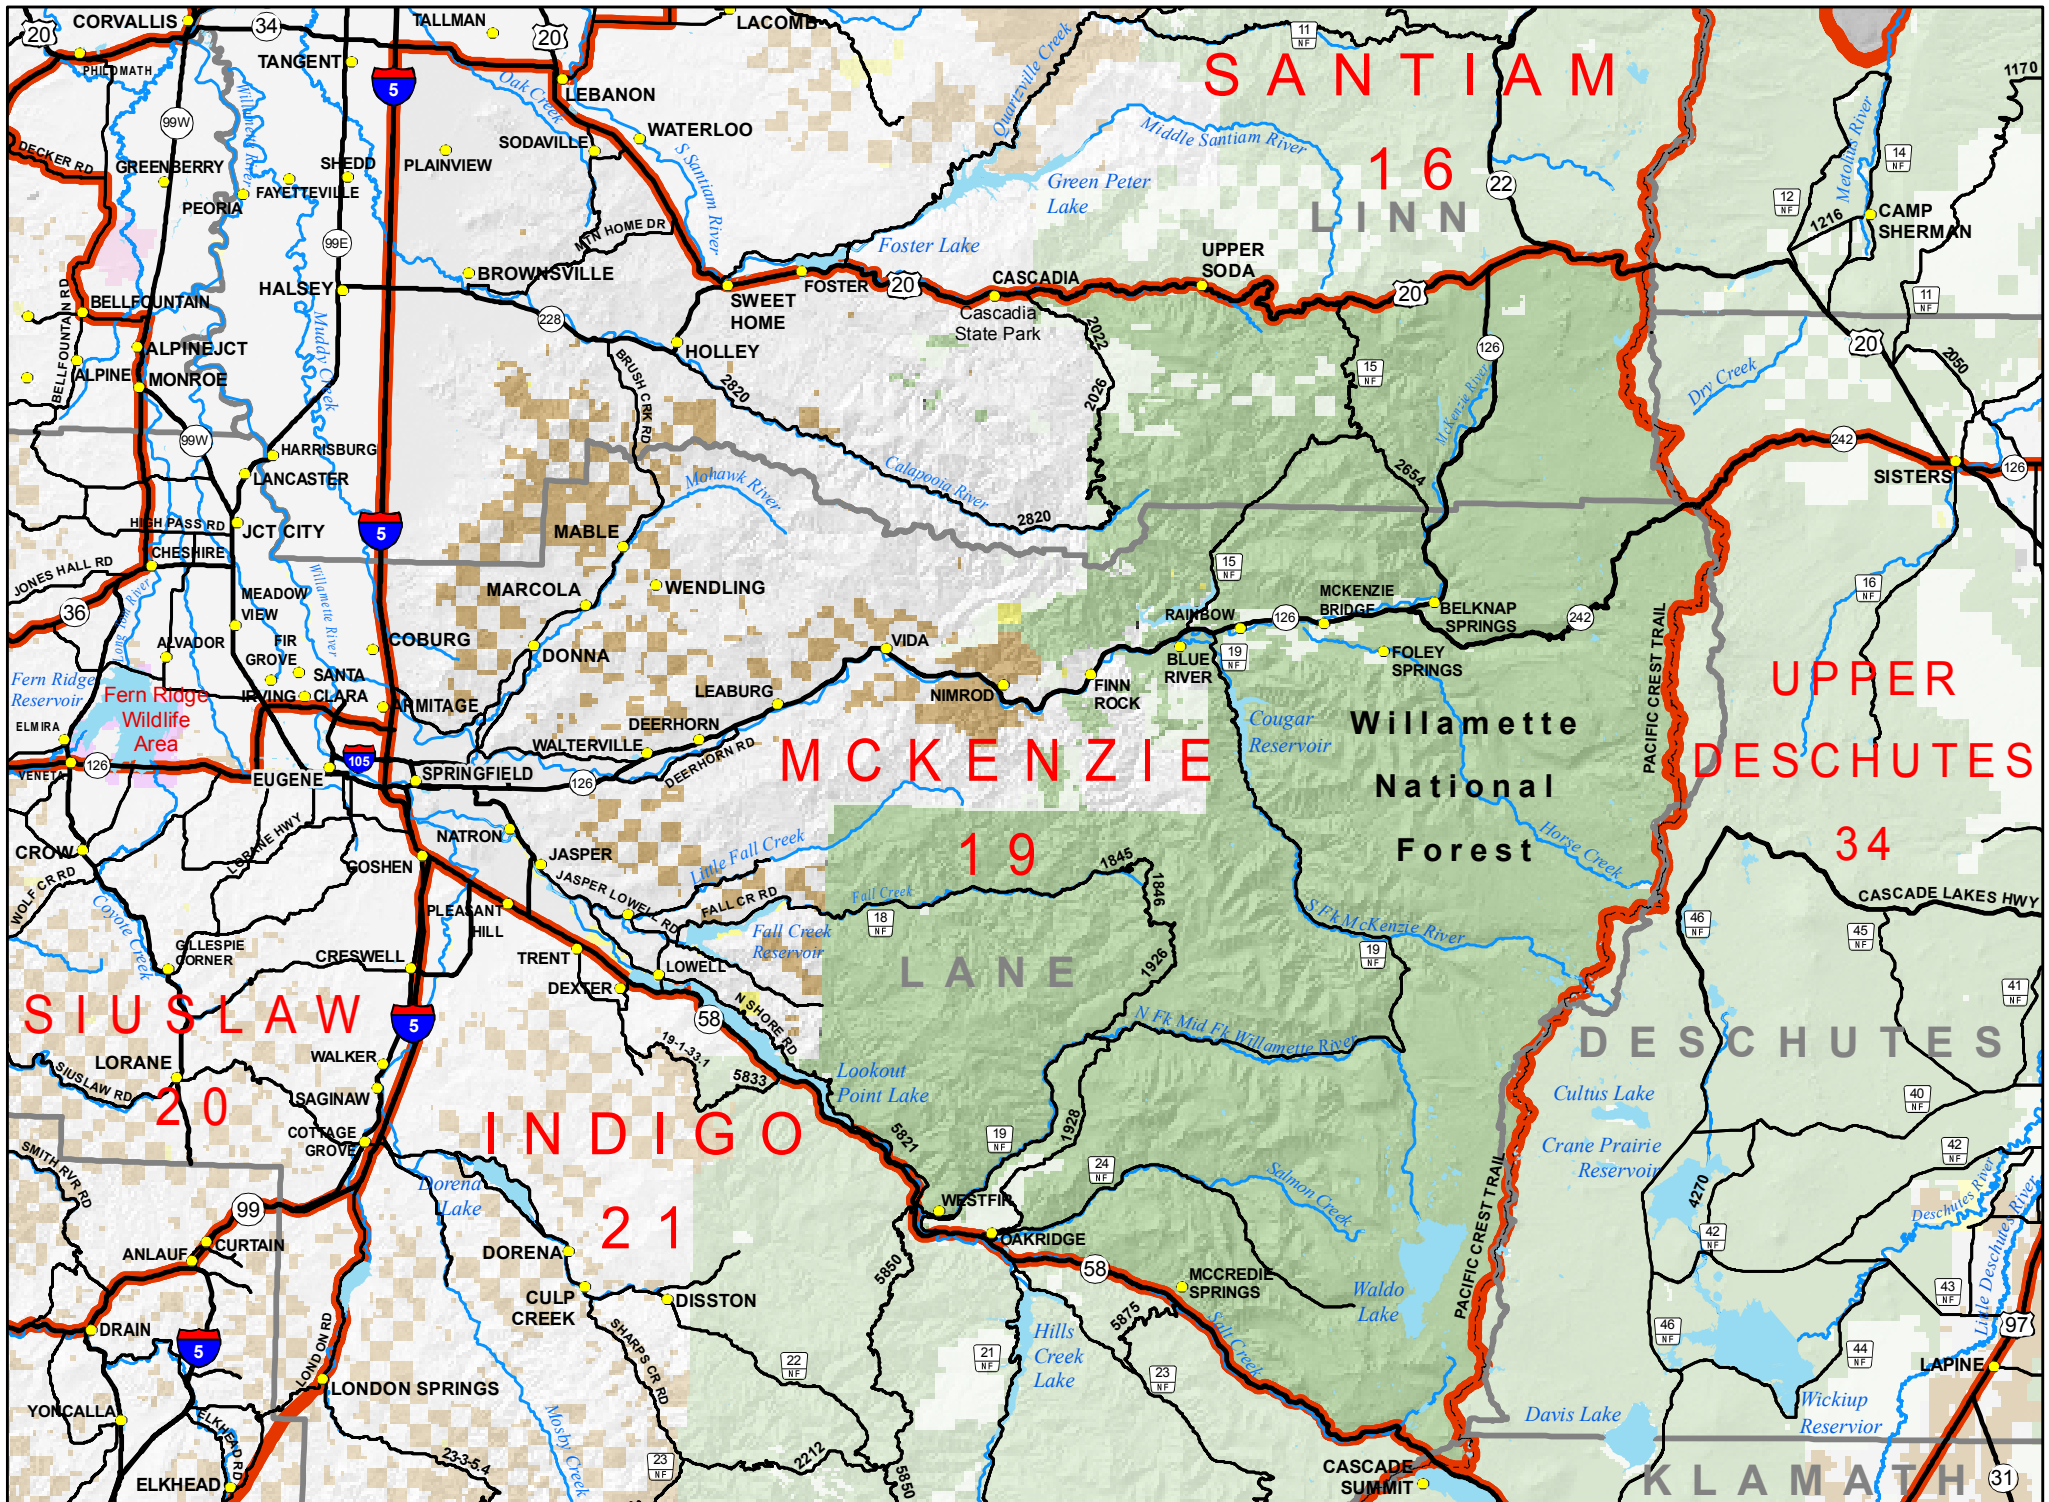

0 9 18 27 36 Miles

Legend

 Cities

 ODFW Headquarters

 ODFW Regional Offices

 Highways

 Major Roads

 Trails

 Powerlines

 County Line

 Water Bodies

 Major Streams

 Wildlife Management Units (WMU)

 Wildlife Areas

 Private and Other Lands

 Bureau of Land Management